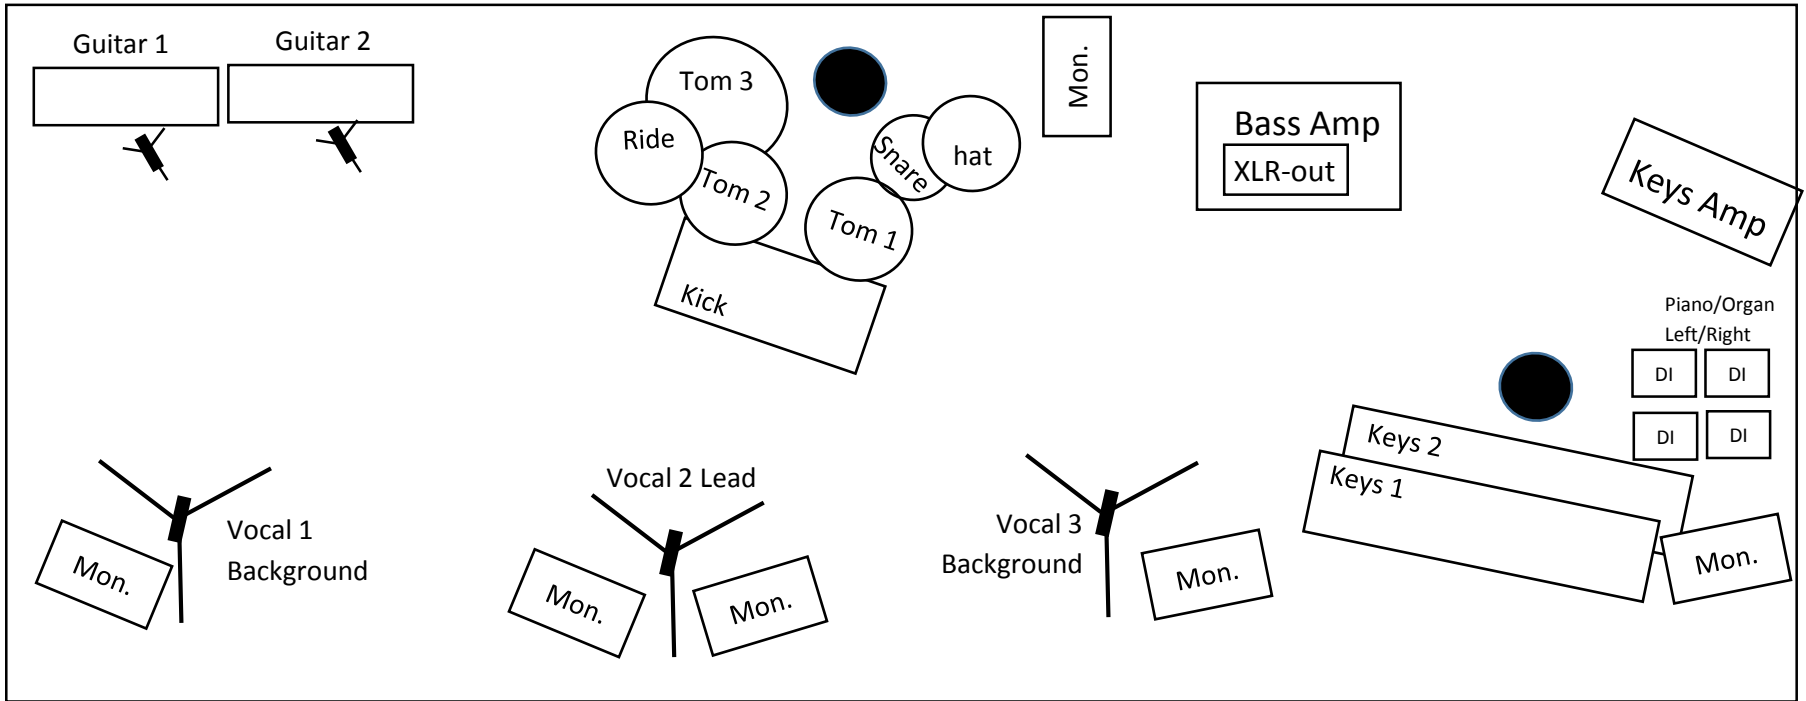

Altered Five Blues Band: Stage Plot

Monitors: 6 speaker monitors for up front vocals, keys, and drums :

Power: 2 sets of 120 volt outlets on the stage connected to separate minimum 15amp breakers.
(Power available front of house for Sound System as needed)

Altered Five Blues Band: Input List:

- | | | |
|--------------------------------|-----------------------|--------------------|
| 1. Vocal 1 – Guitar Background | 4. Guitar 1 (mic) | 11. Kick |
| 2. Vocal 2 – Lead | 5. Guitar 2 (mic) | 12. Snare |
| 3. Vocal 3 – Bass Background | 6. Bass (XLR Amp out) | 13. Tom 1 |
| | 7. Piano left (DI) | 14. Tom 2 |
| | 8. Piano right (DI) | 15. Tom 3 (floor) |
| | 9. Organ left (DI) | 16. Hi-hat |
| | 10. Organ right (DI) | 17. Ride |
| | | 18. Overhead left |
| | | 19. Overhead right |